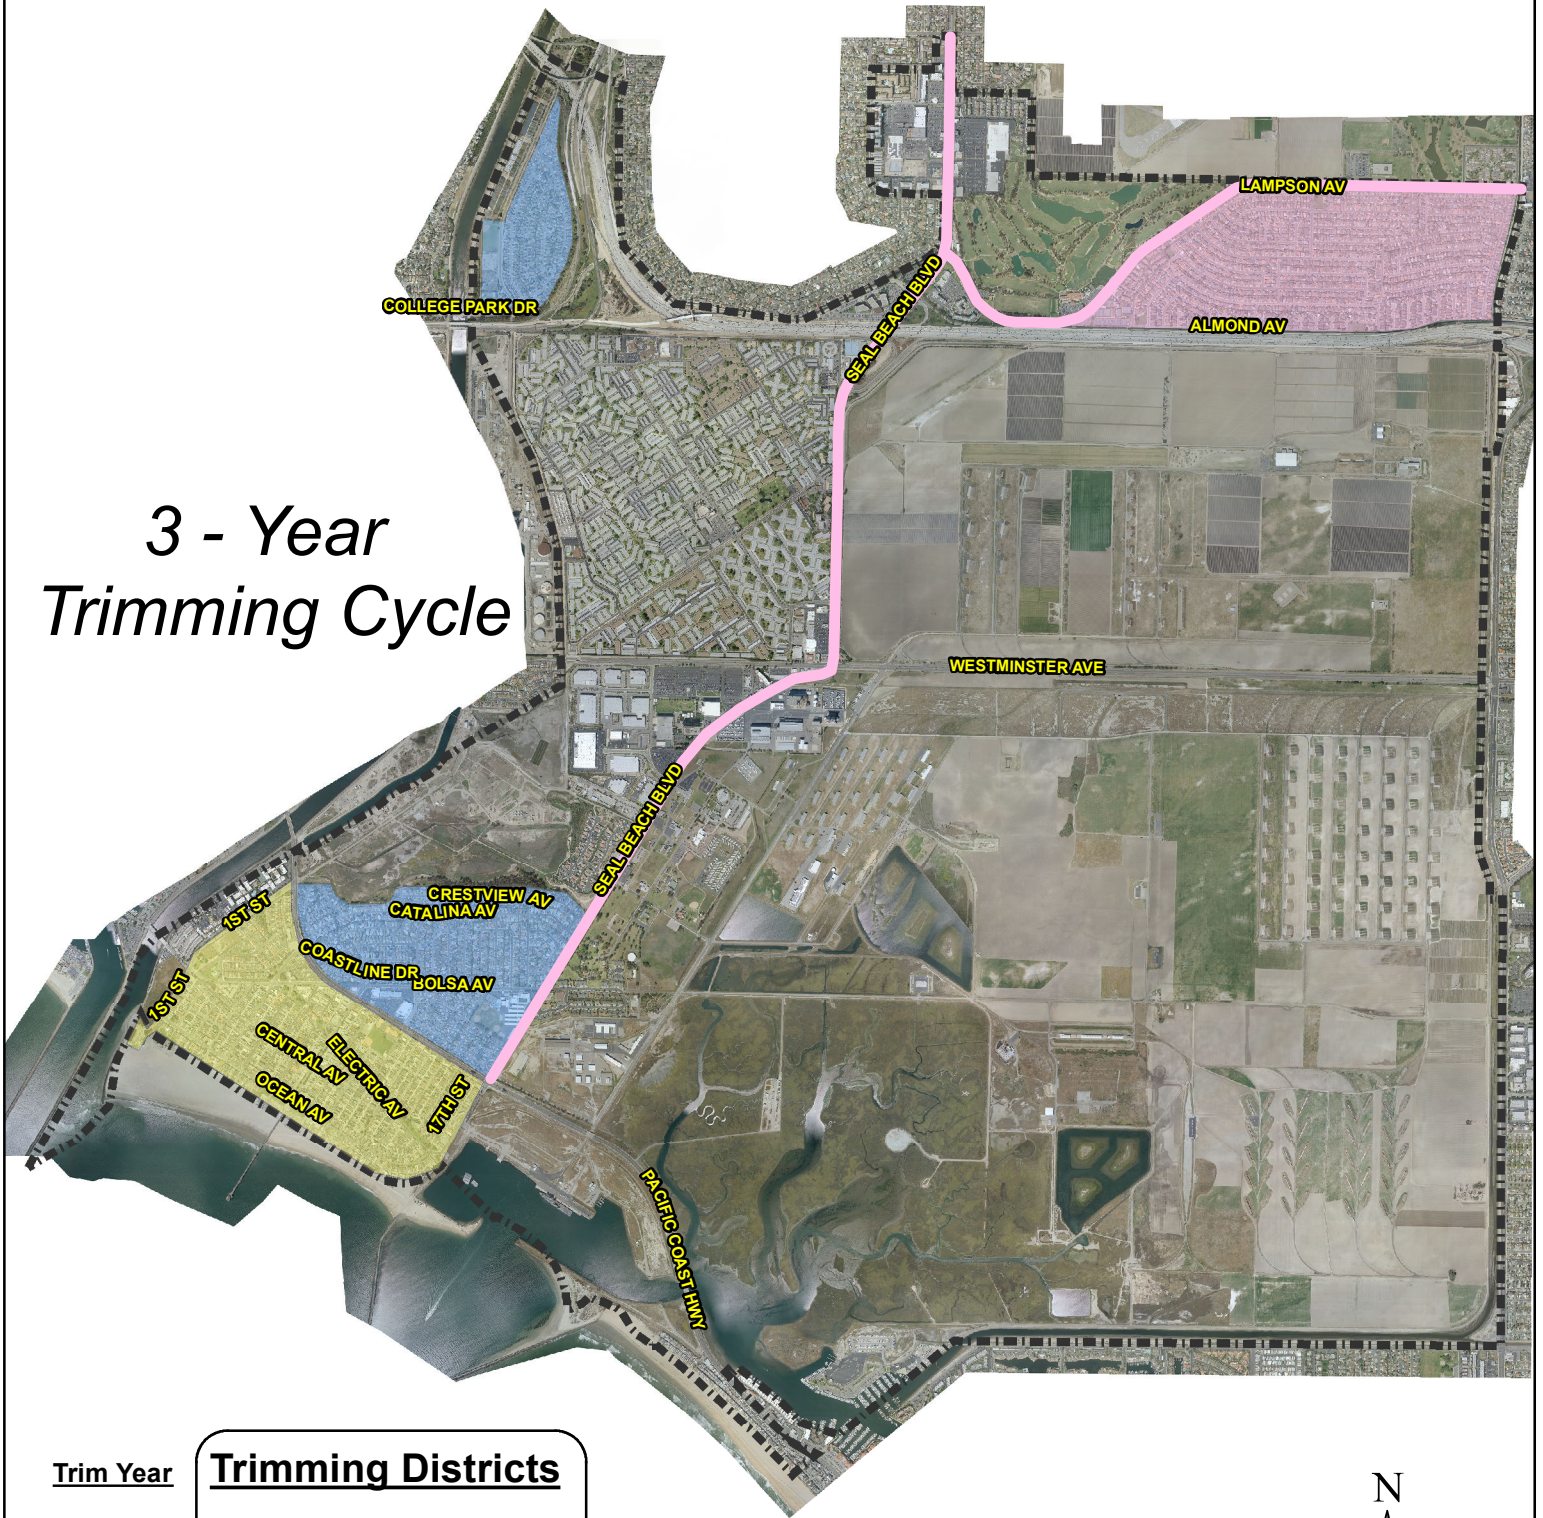

City of Seal Beach

Tree Maintenance Map

3 - Year
Trimming Cycle

Trim Year

Trimming Districts

2023-2024	 Seal Beach Blvd & Lampson Ave / CPE
2024-2025	 CPW & Hill
2025-2026	 Old Town & Bridgeport

*Palms Trimmed Annually